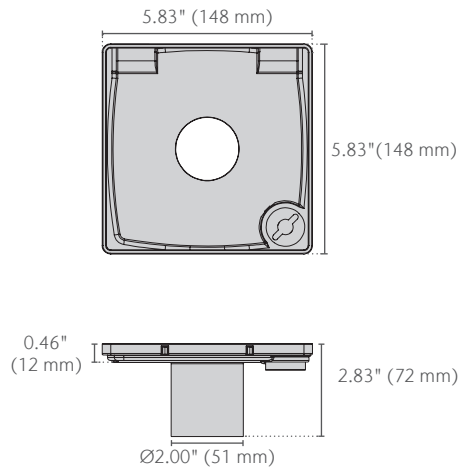

ShowerPoint 6in Point Drains Spec Sheet

6" Point Drain Body

6" Square Grate

6" Wavy Grate

Drain Flange Coupling

Threaded Adapter

Parts	Part No.	Grate Material	Intake in ² (cm ²)	Weight lbs
6" Square Grate - Polished Stainless	37078	AISI 304	4.40 (28)	3.0
6" Wavy Grate - Polished Stainless	37080	AISI 304	6.50 (42)	3.0

Specification Summary

6" Point Drain Body material is ABS. ACO Plus ShowerPoint is available in complete units only. ACO recommends checking local plumbing codes prior to installation.

ACO, Inc.

© January 2026 ACO, Inc.