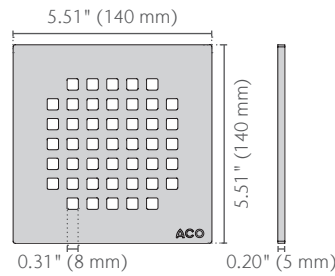

ShowerPoint 6in Point Drains Spec Sheet

6" Point Drain Body

6" Square Grate

6" Wavy Grate

Drain Flange Coupling

Threaded Adapter

Parts	Part No.	Grate Material	Intake in ² (cm ²)	Weight lbs
6" Square Grate - Polished Stainless	37078	AISI 304	4.40 (28)	3.0
6" Wavy Grate - Polished Stainless	37080	AISI 304	6.50 (42)	3.0

Specification Summary

6" Point Drain Body material is ABS. ACO Plus ShowerPoint is available in complete units only. ACO recommends checking local plumbing codes prior to installation.

ACO, Inc.

© January 2026 ACO, Inc.