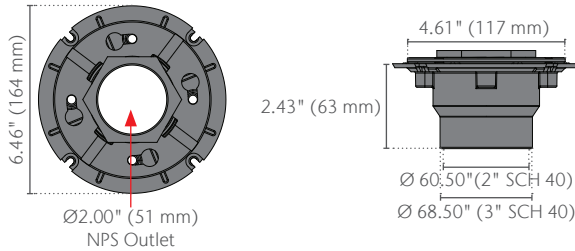

ShowerPoint 6in Point Drains Spec Sheet

6" Point Drain Body

6" Square Grate

6" Wavy Grate

Drain Flange Coupling

Threaded Adapter

Parts	Part No.	Grate Material	Intake in ² (cm ²)	Weight lbs
6" Square Grate - Polished Stainless	37078	AISI 304	4.40 (28)	3.0
6" Wavy Grate - Polished Stainless	37080	AISI 304	6.50 (42)	3.0

Specification Summary

6" Point Drain Body material is ABS. ACO Plus ShowerPoint is available in complete units only. ACO recommends checking local plumbing codes prior to installation.

ACO, Inc.

© January 2026 ACO, Inc.